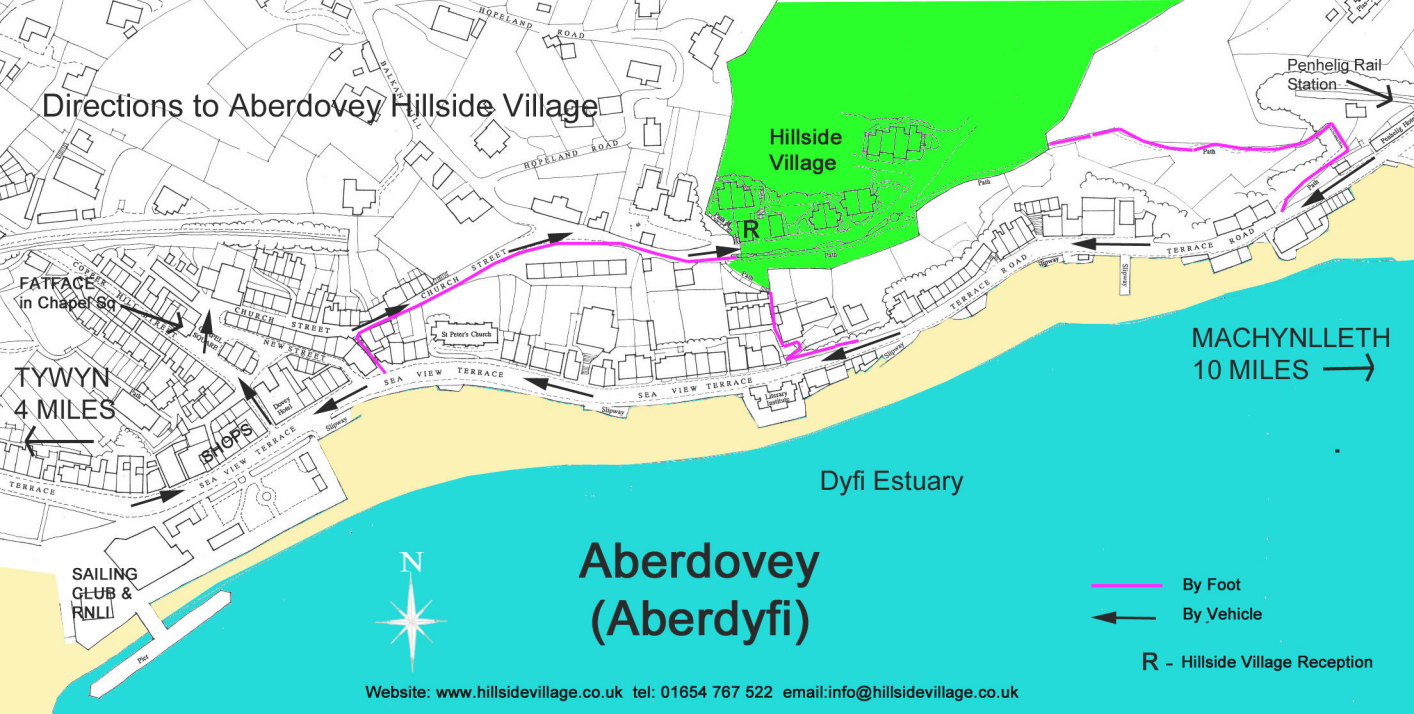

Directions to Aberdovey Hillside Village

FATFACE
in Chapel Sq

TYWYN
4 MILES

SHOPS

Hillside
Village

R

Penhelig Rail
Station

MACHYNLLETH
10 MILES →

Dyfi Estuary

Aberdovey (Aberdyfi)

- By Foot
- By Vehicle

R - Hillside Village Reception