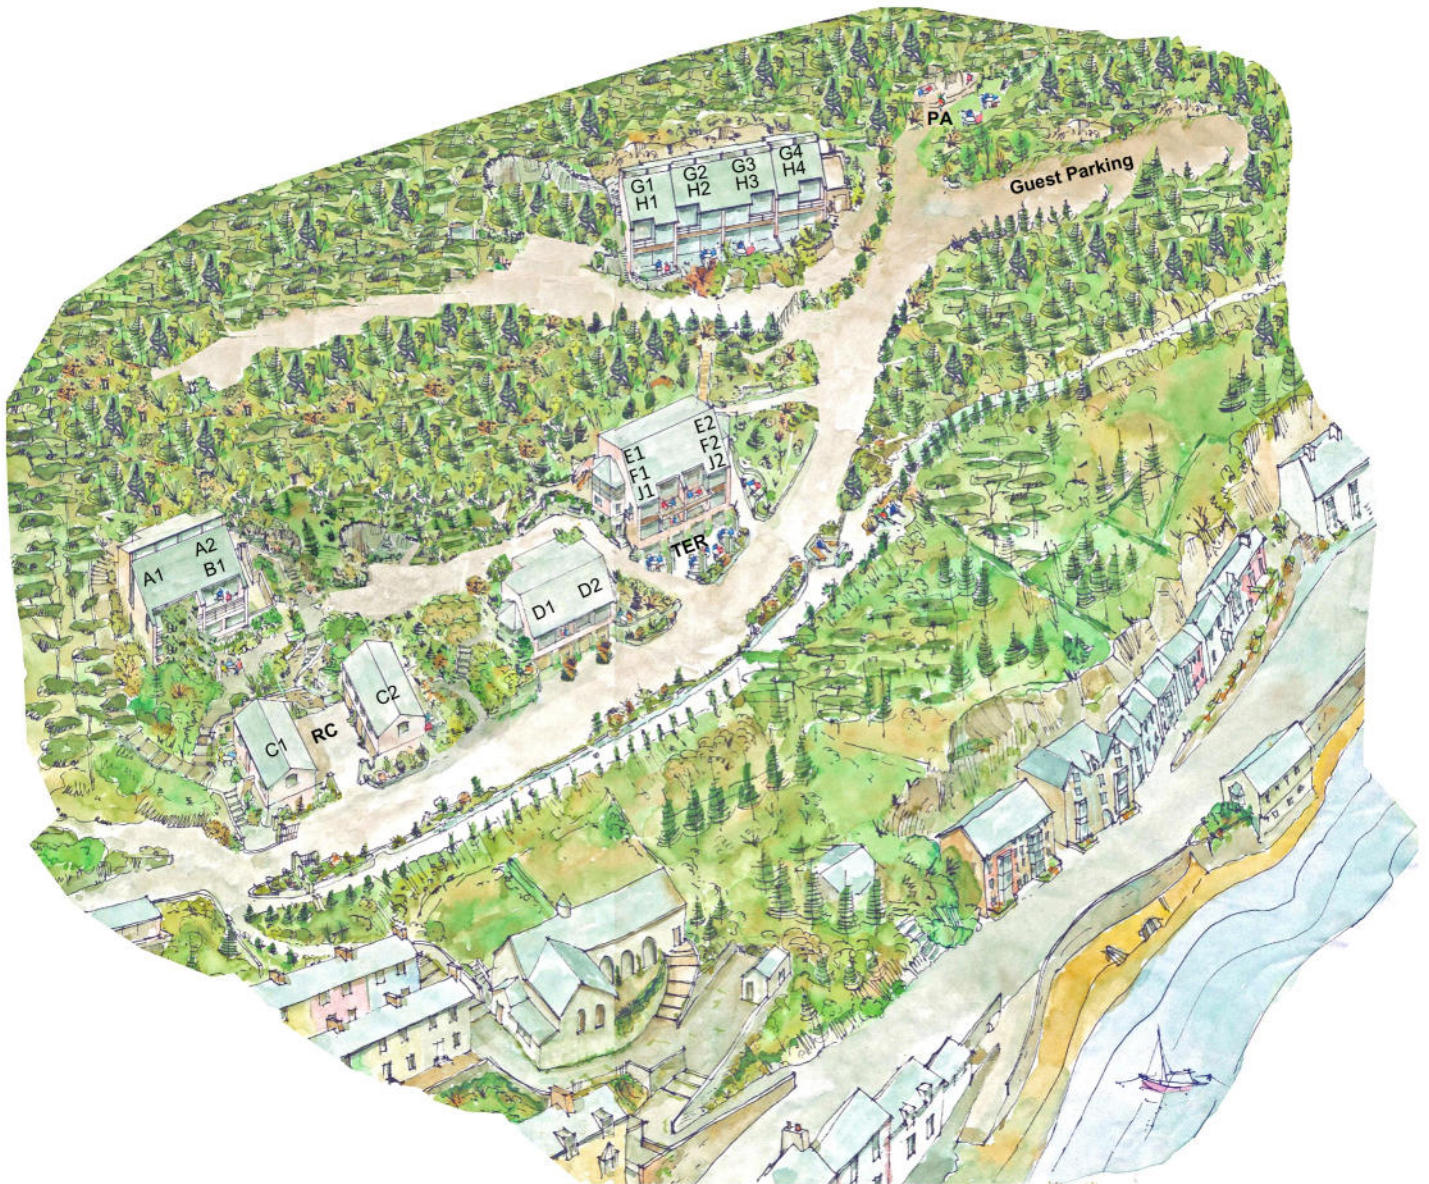

Aberdovey Hillside Village (AHV) Map 2019

PROPERTIES

Westward - A1
 Eastward - A2
 Southward - B1
 Cader - C1
 Talgarth - C2
 Mor-a-wel - D1
 Berwyn - D2
 Dolphin - E1
 Porpoise - E2
 Manatee - F1
 Otter - F2

Fulmar - G1
 Heron - G2
 Curlew - G3
 Kestrel - G4
 Kittiwake - H1
 Cormorant - H2
 Woodpecker - H3
 Osprey - H4
 Seal - J1
 Walrus - J2

(G1 - 4 & H1 - 4 available following refurbishment)

FACILITIES

Reception Courtyard - RC

Reception, Reception Lounge

Games Room: Soft play area, interactive games room, pool table etc.

Terrace - TER

Sitting Area with tables and chairs

Adjacent Guest Lounge, Library, Laundrette

Outside Play Area - PA

Children's Outside Play Equipment & Picnic Area

Parking

Free parking for guests in the designated parking area only (see location on map above).

No parking permitted elsewhere to minimise visual intrusion of parked cars from properties. For unloading or loading closer to your property ask at Reception.